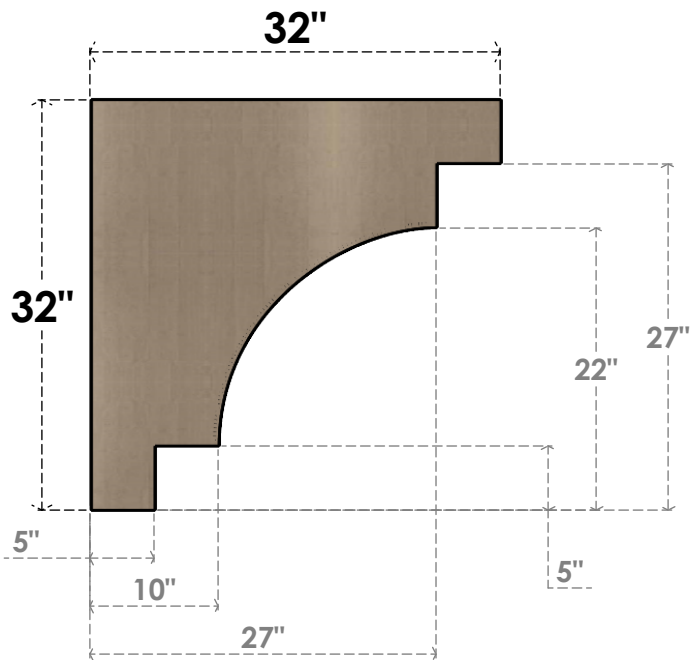

ITEM NUMBER: CORU08X32X32MEDRCPR

8"W X 32"D X 32"H SERIES 1 THIN MEDITERRANEAN ROUGH CEDAR
TIMBERTHANE FAUX WOOD CORBEL, PRIMED

SIDE PROFILE

FRONT PROFILE

ISOMETRIC

EKENA MILLWORK
2300 WEST MAIN ST.
CLARKSVILLE, TX 75426
TOLL FREE: 866-607-0453
WWW.EKENAMILLWORK.COM

NOTES

1. INSTALLATION TO BE COMPLETED IN ACCORDANCE WITH MANUFACTURER'S SPECIFICATIONS.
2. DRAWING MAY NOT BE TO SCALE
3. THIS DRAWING IS INTENDED FOR DESIGN AND PLANNING PURPOSES ONLY.
4. ALL INFORMATION CONTAINED HEREIN WAS CURRENT AT THE TIME OF DEVELOPMENT BUT MUST BE REVIEWED AND APPROVED BY THE PRODUCT MANUFACTURER TO BE CONSIDERED ACCURATE.
5. TIMBERTHANE ARCHITECTURAL PRODUCTS ARE MADE FROM HIGH DENSITY URETHANE AND COME FACTORY PRIMED