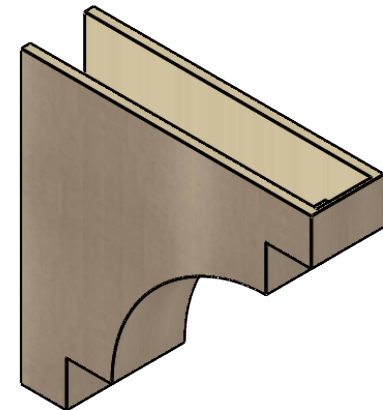

ITEM NUMBER: CORU08X32X32MEDRCPR

8"W X 32"D X 32"H SERIES 1 THIN MEDITERRANEAN ROUGH CEDAR
TIMBERTHANE FAUX WOOD CORBEL, PRIMED

SIDE PROFILE

FRONT PROFILE

ISOMETRIC

EKENA MILLWORK
2300 WEST MAIN ST.
CLARKSVILLE, TX 75426
TOLL FREE: 866-607-0453
WWW.EKENAMILLWORK.COM

NOTES

1. INSTALLATION TO BE COMPLETED IN ACCORDANCE WITH MANUFACTURER'S SPECIFICATIONS.
2. DRAWING MAY NOT BE TO SCALE
3. THIS DRAWING IS INTENDED FOR DESIGN AND PLANNING PURPOSES ONLY.
4. ALL INFORMATION CONTAINED HEREIN WAS CURRENT AT THE TIME OF DEVELOPMENT BUT MUST BE REVIEWED AND APPROVED BY THE PRODUCT MANUFACTURER TO BE CONSIDERED ACCURATE.
5. TIMBERTHANE ARCHITECTURAL PRODUCTS ARE MADE FROM HIGH DENSITY URETHANE AND COME FACTORY PRIMED