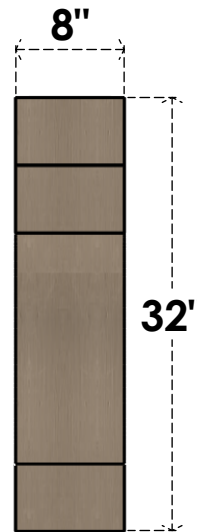

ITEM NUMBER: CORU08X32X32MEDRCPR

8"W X 32"D X 32"H SERIES 1 THIN MEDITERRANEAN ROUGH CEDAR
TIMBERTHANE FAUX WOOD CORBEL, PRIMED

SIDE PROFILE

FRONT PROFILE

ISOMETRIC

EKENA MILLWORK
2300 WEST MAIN ST.
CLARKSVILLE, TX 75426
TOLL FREE: 866-607-0453
WWW.EKENAMILLWORK.COM

NOTES

1. INSTALLATION TO BE COMPLETED IN ACCORDANCE WITH MANUFACTURER'S SPECIFICATIONS.
2. DRAWING MAY NOT BE TO SCALE
3. THIS DRAWING IS INTENDED FOR DESIGN AND PLANNING PURPOSES ONLY.
4. ALL INFORMATION CONTAINED HEREIN WAS CURRENT AT THE TIME OF DEVELOPMENT BUT MUST BE REVIEWED AND APPROVED BY THE PRODUCT MANUFACTURER TO BE CONSIDERED ACCURATE.
5. TIMBERTHANE ARCHITECTURAL PRODUCTS ARE MADE FROM HIGH DENSITY URETHANE AND COME FACTORY PRIMED